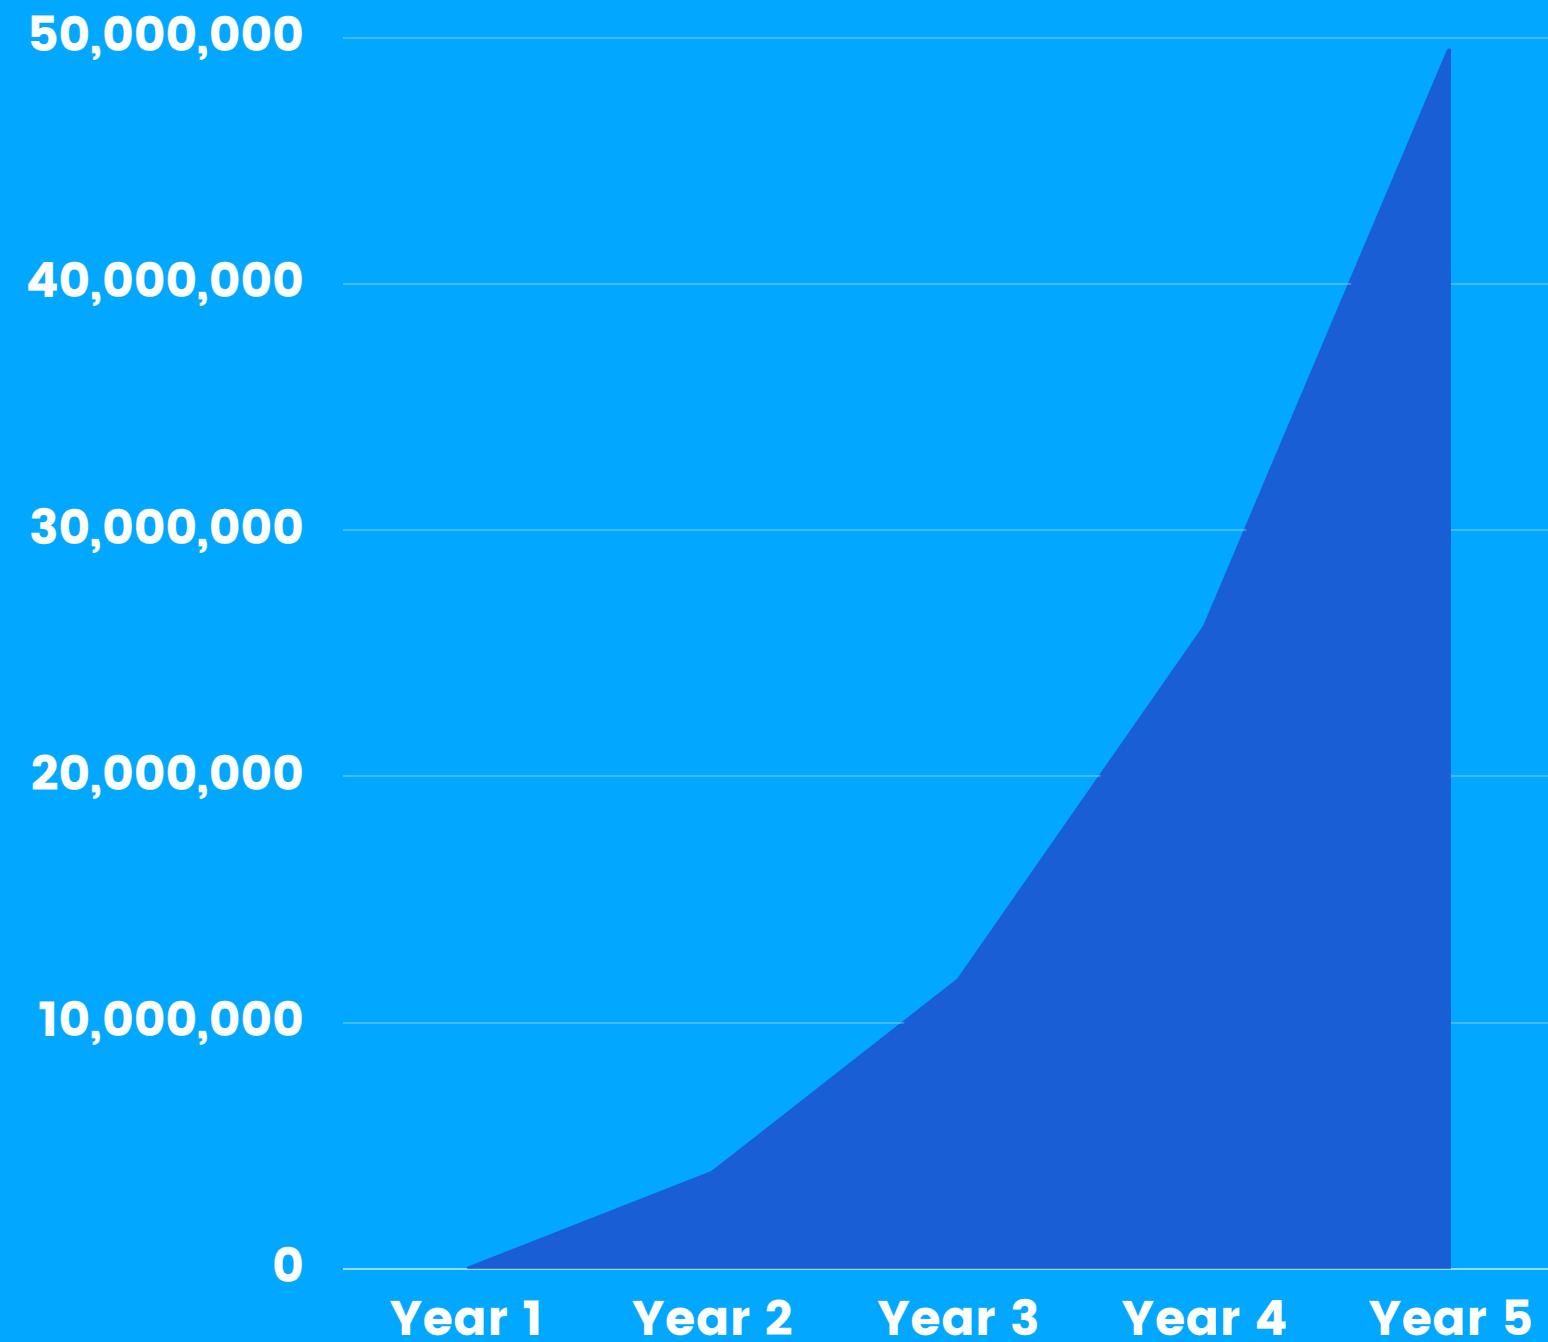

Growth Plan

**Year 3 we take off like a rocket w/ $11M in ARR
19K animals, only 0.27% of our initial market
20X less than current substitutes in the market.**