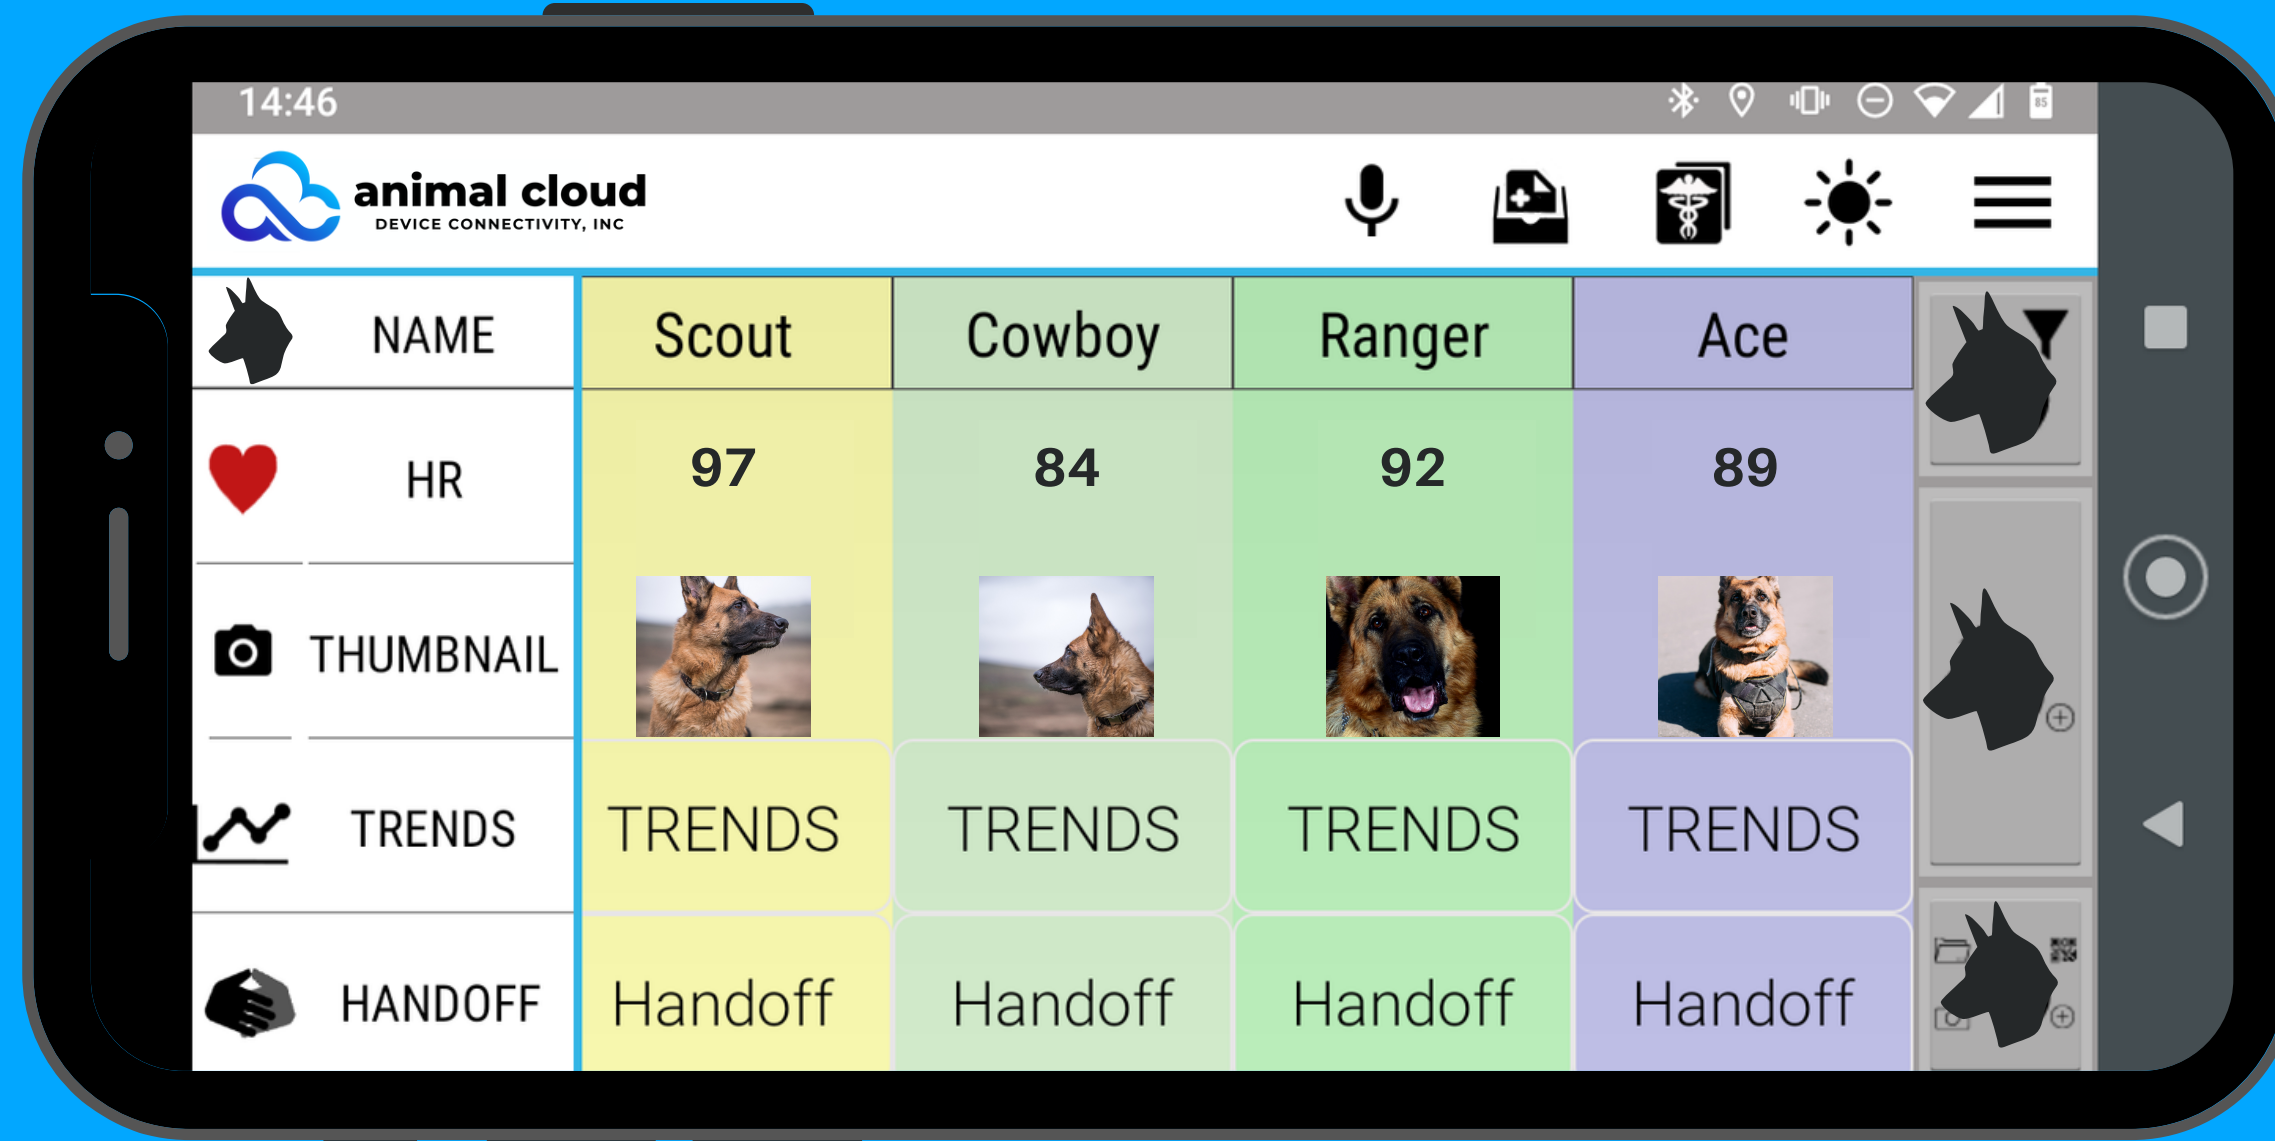

Monthly 4 hour vet visit can cost the Gov't \$89M yearly.

~50K U.S. police & military dogs

X

\$110K avg dog cost

=

\$5B in dog assets across the government

Animal cloud is an enterprise solution to connects dogs, handlers, and veterinarians. We have a license agreement for service animals that DOD uses for soldiers

We manage this all over a AWS cloud service that will allow us to aggregate data

SIGN UP NOW

Step 1. Handler signs up each dog for \$50 per month

A hand cursor icon with a white hand and a blue outline, pointing upwards towards a dark blue rectangular button with rounded corners. The button has the word "SELL" written in white, bold, uppercase letters. The button has a slight shadow effect.